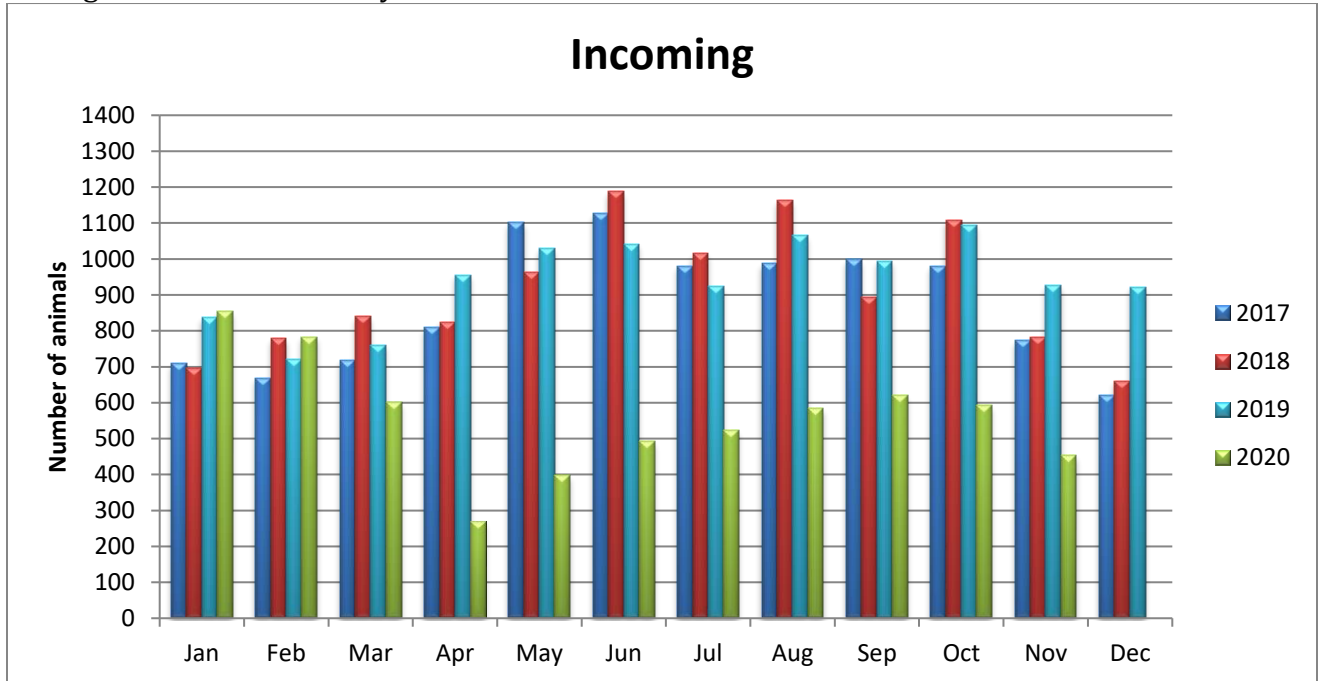

Incoming Animals Monthly Comparison

Incoming animals include all animals that enter the Wake County Animal Center either through our front desk or by Animal Control.