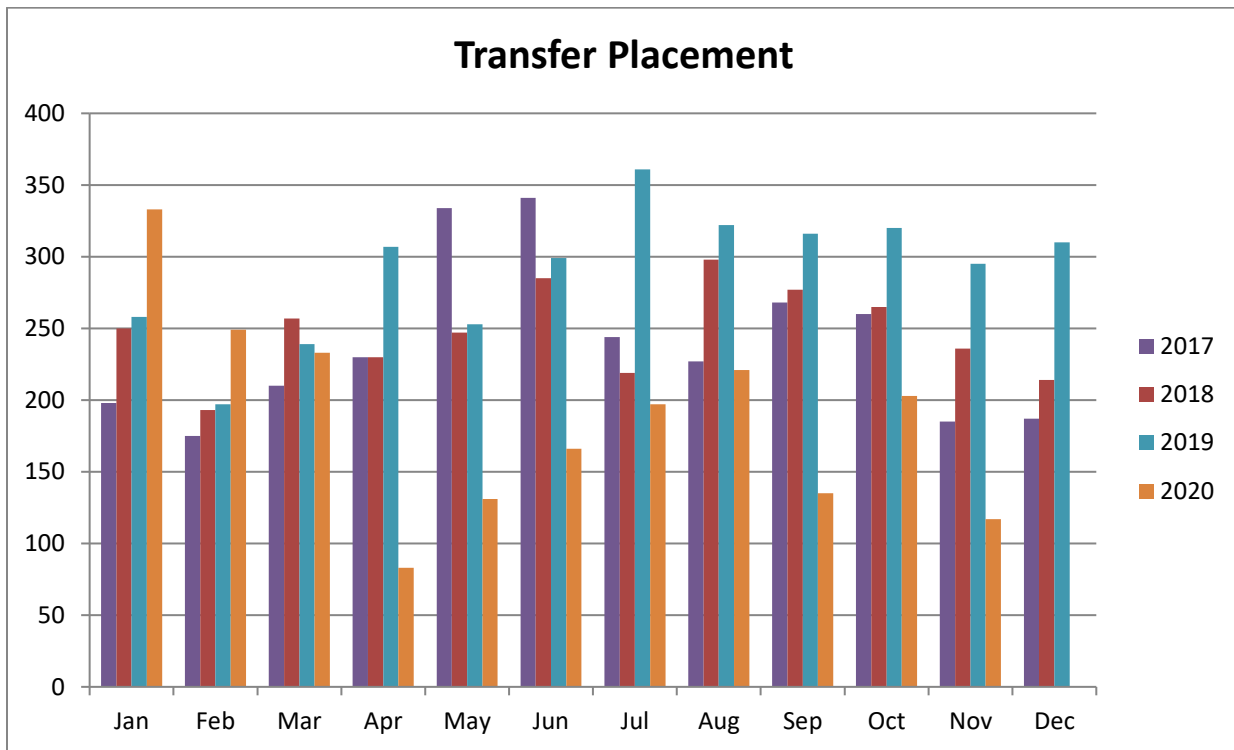

Wake County Animal Center Transfer Program

Transfer Partners pull animals from the Wake County Animal Center into their rescue programs. Our Transfer Partners are both near and far. We are fortunate to have many Transfer Partners to help us with placement of our animals, some that need extensive socialization, training or medical care. They enable us to save more lives.

To learn more about becoming a Transfer Partner for the Wake County Animal Center, please visit Transfer Program Page on our website at:

<http://www.wakegov.com/pets/transfer>

During November, 2020, 117 animals were transferred out of the Wake County Animal Center to our Transfer Partners.

Thank you to all of our Transfer Partners that pulled animals from the Wake County Animal Center in November, 2020. Every single transfer is important!