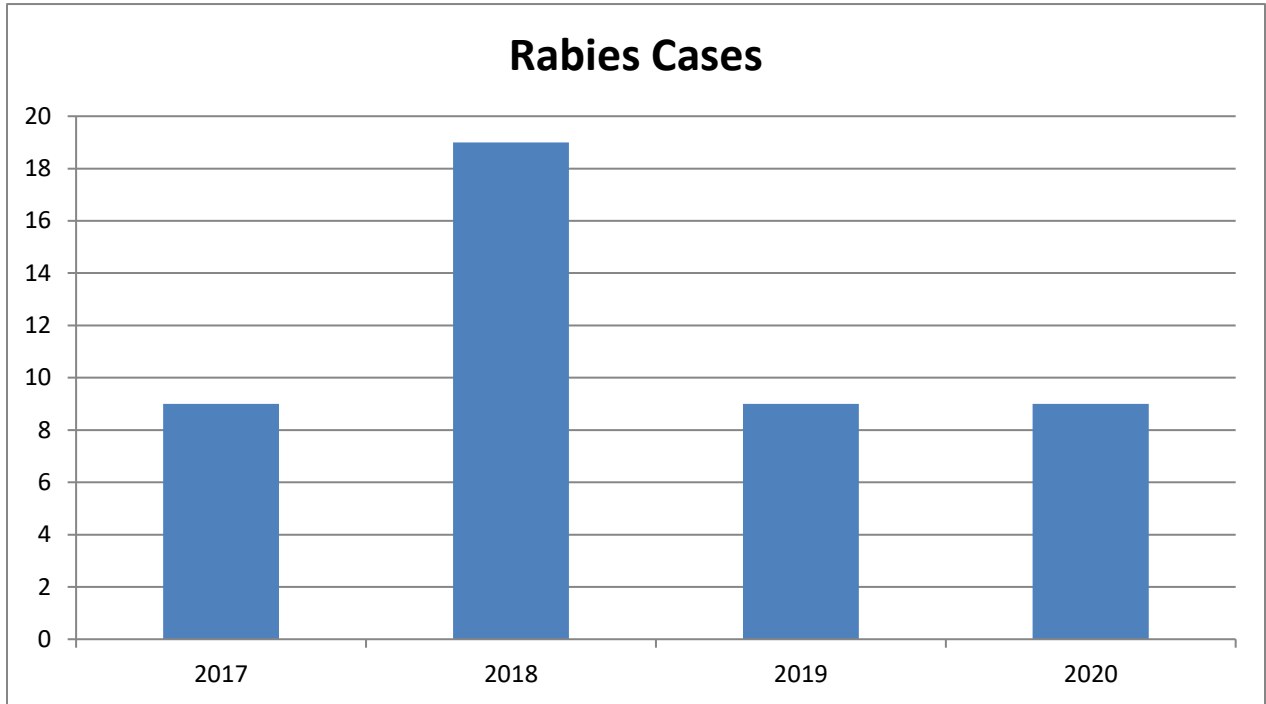

Wake County Rabies Statistics

During November 2020, there were 0 confirmed cases of rabies in Wake County. There have been a total of 9 confirmed cases of rabies in Wake County since January 1, 2020.