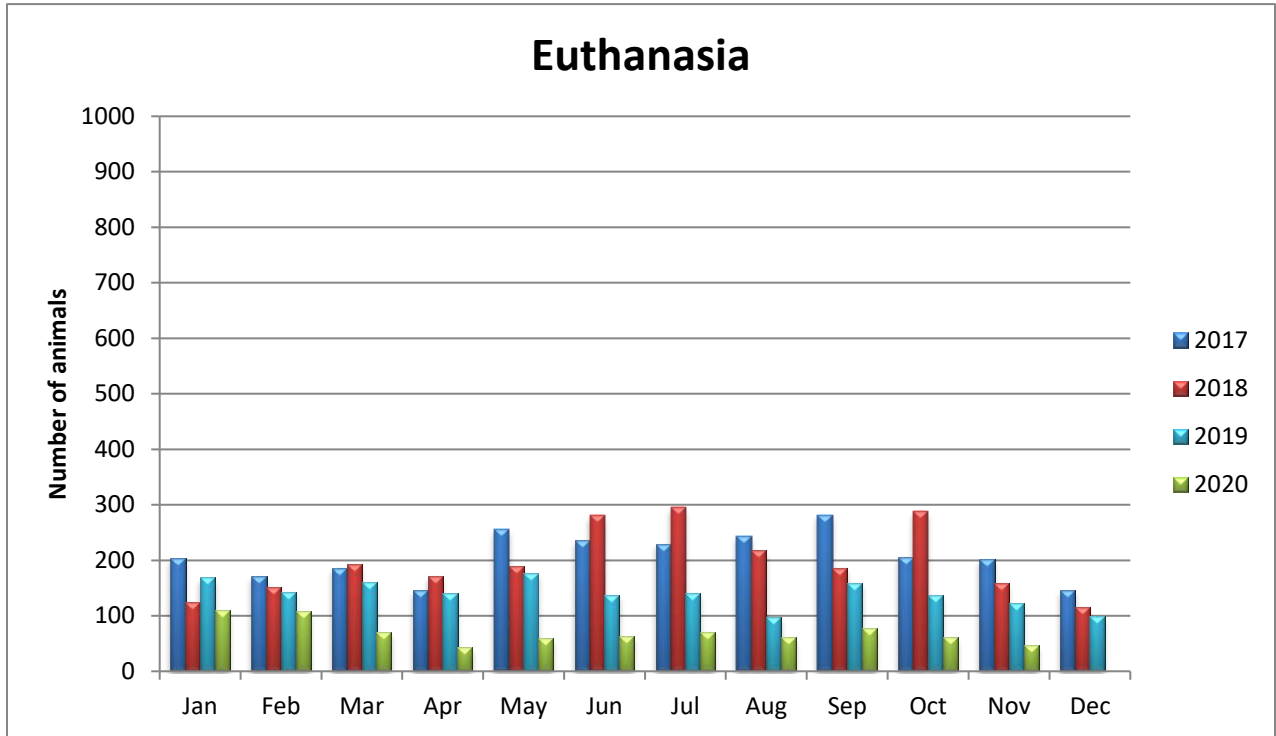

Euthanasia Monthly Comparison

Incoming animals may be euthanized for space, health or temperament. We also provide owner requested euthanasia to the public.

Wake County Animal Center Statistical Report

This report shows the current report month statistics and compares fiscal year to date statistics for the current fiscal year and the prior three fiscal years.

Date Range: July 1, 2020 - November 30, 2020						Date Prepared: 12/15/20				
	YTD FY18	%	YTD FY19	%	YTD FY20	%	YTD FY21	%	MTD FY21	%
Intake Dog	2036		2249		2302		1187		231	
Intake Cat	2505		2426		2496		1446		203	
Intake Other	179		288		204		138		18	
Intake Total	47520		4963		5002		2771		452	
Adoption Dog	791	38.9%	823	36.6%	923	40.1%	449	37.8%	105	45.5%
Adoption Cat	1025	40.9%	959	39.5%	1103	44.2%	796	55.0%	156	76.8%
Adoption Other	64	35.8%	95	33.0%	56	27.5%	24	17.4%	5	27.8%
Adoption Total	1882	4.0%	1881	37.9%	2082	41.6%	1269	45.8%	266	58.8%
Transfer Dog	499	24.5%	575	25.6%	607	26.4%	326	27.5%	47	20.3%
Transfer Cat	616	24.6%	593	24.4%	924	37.0%	474	32.8%	56	27.6%
Transfer Other	72	40.2%	127	44.1%	89	43.6%	74	53.6%	14	77.8%
Transfer Total	1187	2.5%	1295	26.1%	1620	32.4%	874	31.5%	117	25.9%
Reclaim Dog	480	23.6%	480	21.3%	547	23.8%	272	22.9%	55	23.8%
Reclaim Cat	60	2.4%	93	3.8%	126	5.0%	33	2.3%	11	5.4%
Reclaim Other	14	7.8%	4	1.4%	5	2.5%	5	3.6%	1	5.6%
Reclaim Total	554	1.2%	568	11.4%	648	13.0%	310	11.2%	67	14.8%
Euth Dog	289	14.2%	325	14.5%	211	9.2%	143	12.0%	31	13.4%
Euth Cat	849	33.9%	771	31.8%	403	16.1%	135	9.3%	15	7.4%
Euth Other	27	15.1%	26	9.0%	42	20.6%	39	28.3%	1	5.6%
Euth Total	1165	2.5%	1153	23.2%	656	13.1%	317	11.4%	47	10.4%

	Total	%
Change in intake from FY20 to FY21	-2231	-45%
Change in adoptions from FY20 to FY21	-813	-39%
Change in transfers from FY20 to FY21	-746	-46%
Change in euthanasia from FY20 to FY21	-339	-52%
Change in total cat live releases FY20 to FY21	-850	-39.5%
Change in total dog live releases FY20 to FY21	-1030	-49.6%