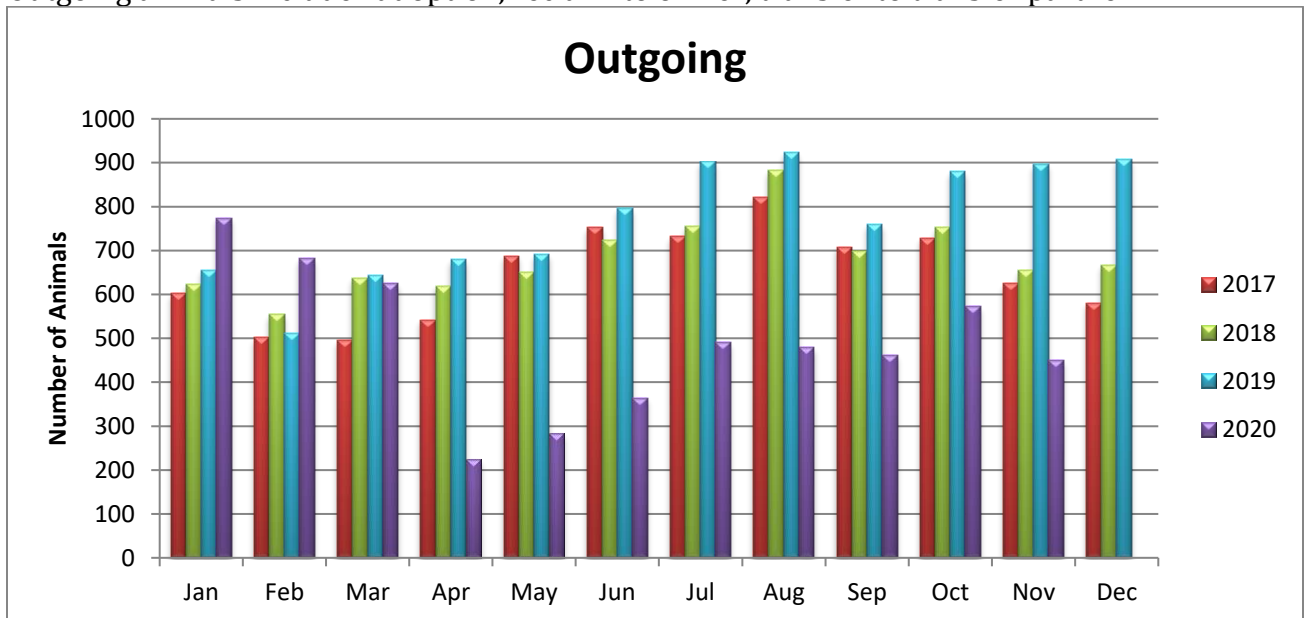

Outgoing Animals Monthly Comparison

Outgoing animals include: adoption, reclaim to owner, transfer to transfer partner