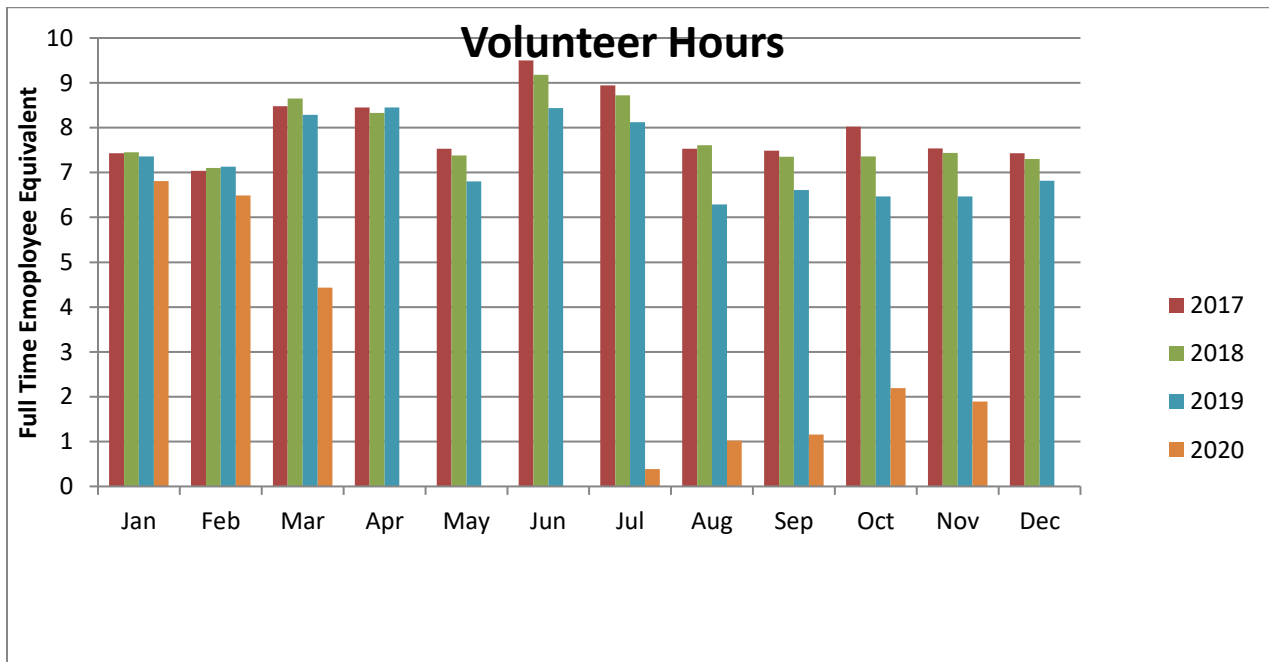

Wake County Animal Center Volunteer Program

Volunteers are an integral part of the Enrichment Program for the Wake County Animal Center. Their roles include dog walking, socialization of the animals, assisting at off-site events, cat cuddling and promoting our animals in the community, to just name a few.

To learn more about volunteering at the Wake County Animal Center, please visit our Volunteer Page on our website at: <http://www.wakegov.com/pets/volunteer>

Not everyone can come to the Animal Center to interact with our animals directly. If this is you, you can support our Animal Center by raising community awareness of the animals for adoption at the Wake County Animal Center, collecting donations of treats from your local community or making financial donations to support our Enrichment Program, advanced medical care and other needs of the animals in our care. More information can be found at: <http://www.wakegov.com/pets/donations>

Due to the COVID-19 pandemic, the full WCAC Volunteer Program was partially suspended during the month of November 2020. We were able to have limited volunteer activity to assist with animal enrichment.