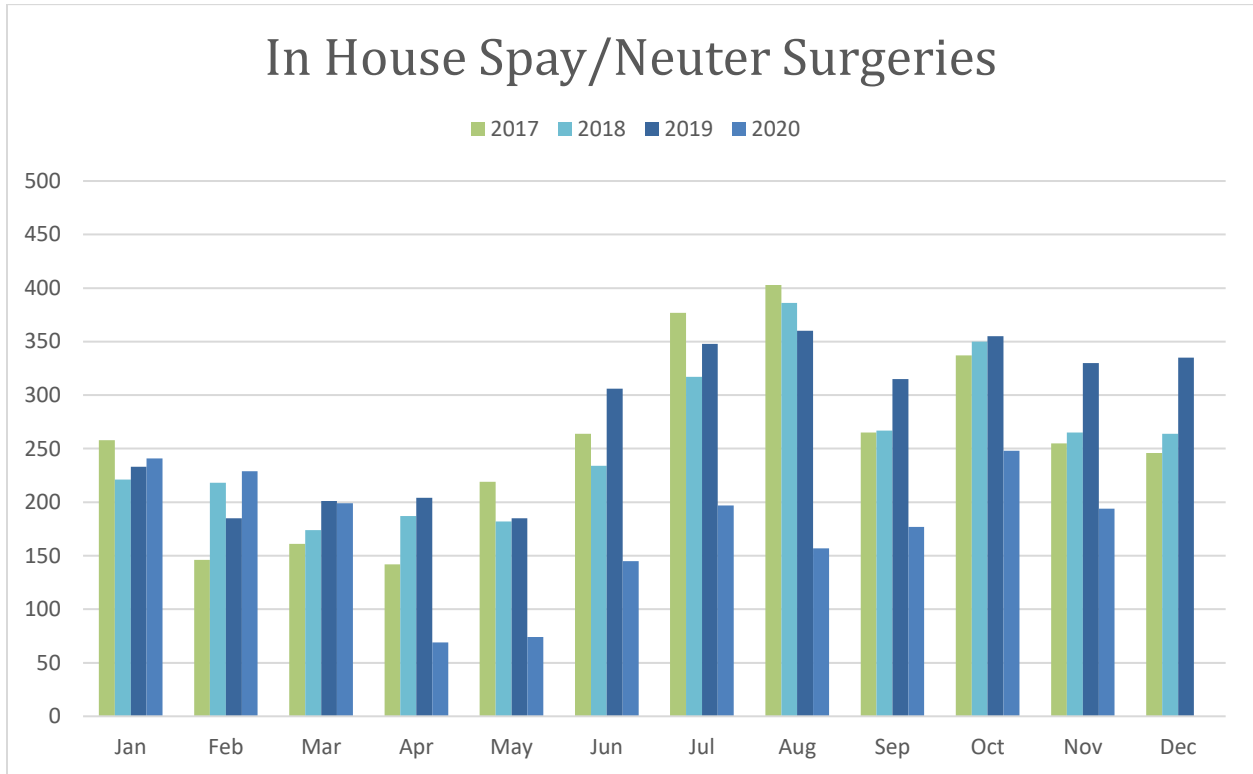

Wake County Animal Center Veterinary Program

Our Veterinary Program consists of a Chief Veterinarian, a Contract Surgeon and four veterinary technicians. This team is responsible for the overall medical care of all animals within the Wake County Animal Center.

Pet overpopulation is a major issue. One way to address this issue is to have your pets spayed or neutered. All dogs and cats adopted from the Wake County Animal Center are spayed or neutered prior to entering their new homes.

During November, 2020, 194 spay/neuter surgeries were performed at the Wake County Animal Center.