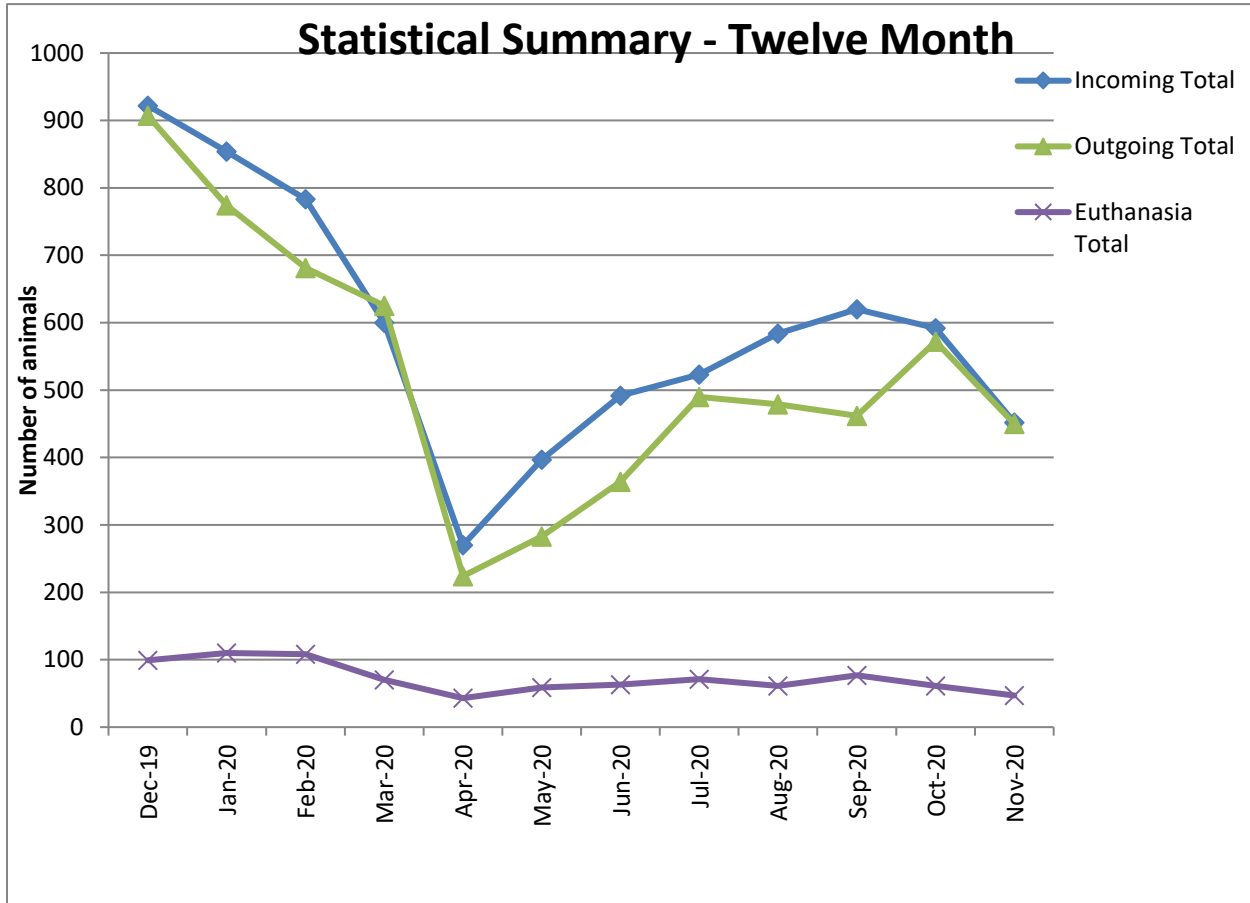

Animal Center Statistical Summary

This chart compares all of our incoming animals, outgoing animals (which includes adoption, reclaim by owner and transfer to transfer partners) and euthanasia.

Incoming Animals Monthly Comparison