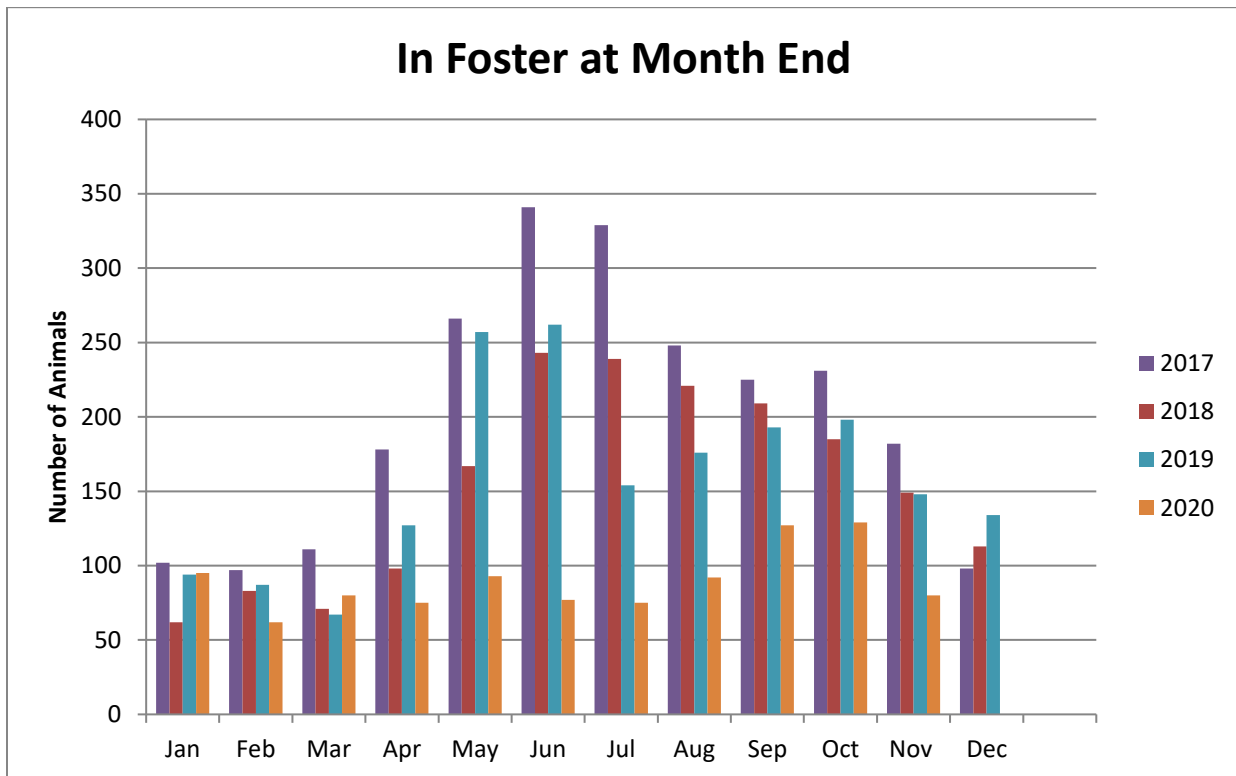

Wake County Animal Center Foster Program

Foster parents are crucial to the lifesaving efforts of the Wake County Animal Center. Foster parents save two lives when they choose to foster – the foster they welcome into their home as well as the pet who just got that spot in our facility. Fosters take on our neediest animals – our bottle feeder kittens, pets that need a kind hand for socialization, as well as our animals that need ongoing medical care. Foster parents provide a loving home that enables these pets to find their forever home.

To learn more about becoming a Foster parent at the Wake County Animal Center, please visit our Foster Page on our website at: <http://www.wakegov.com/pets/foster>

At the end of November, 2020, there were 80 animals in foster care. Animals in foster care that are available for adoption can be found on our Adoption Gallery at: <http://www.wakegov.com/pets/adoptions>